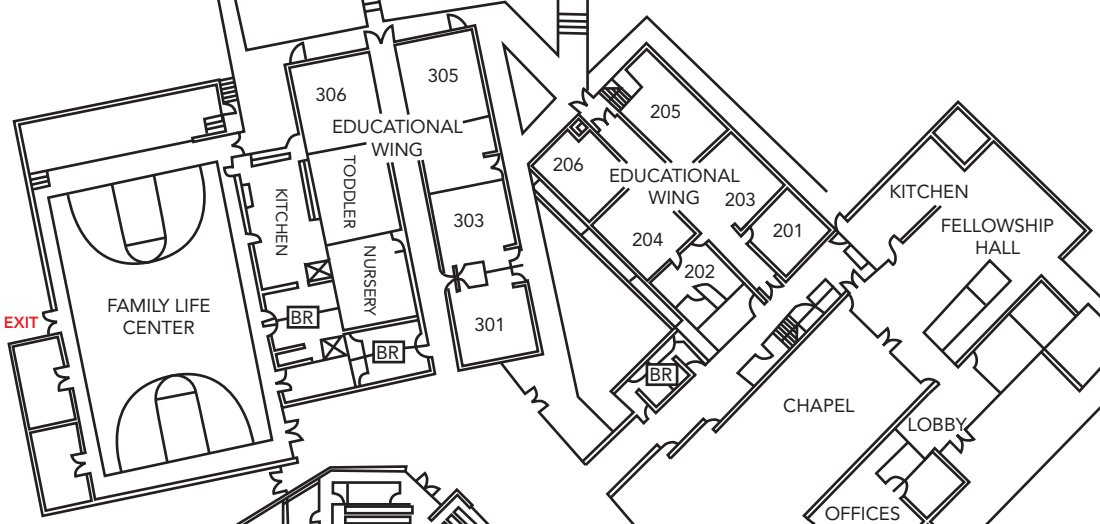

BROOMFIELD HIGH SCHOOL

DAPHNE STREET

EAST PARKING LOT

SOUTH PARKING LOT

WEST 10TH AVENUE

EMERALD STREET

FAMILY LIFE CENTER

EDUCATIONAL WING

EDUCATIONAL WING

FELLOWSHIP HALL

CHAPEL

LOBBY

OFFICES

SANCTUARY

SPECIAL NEEDS PARKING

BATHROOMS = BR

LOWER FLOOR

EDUCATIONAL WING